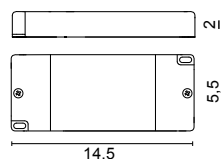

0156

IN: 100 - 240V
OUT: 24V - 25W

1-5 Modus

SELV 6 cm