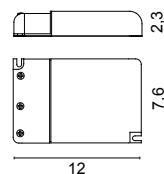

## Dimensioni - Dimensions

7,3x7,3

6 cm

**SOLO COLLEGAMENTO IN PARALLELO - ONLY PARALLEL CONNECTION**

1-6 Modus

SELV 8 cm

**0717/DIM60/V**
 IN: 220 - 240V  
 OUT: 24V - 60W

1-6 Modus

SELV 8 cm

 Accessori - Accessories
 

---

**0232**
 Cassaforma da parete  
 Wall plastic box
 