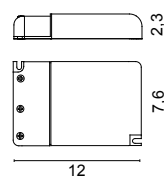

## Dimensioni - Dimensions

7,3x7,3

6 cm

**SOLO COLLEGAMENTO IN PARALLELO - ONLY PARALLEL CONNECTION**

1-6 Modus

SELV 8 cm

**0717/DIM60/V**
 IN: 220 - 240V  
 OUT: 24V - 60W

1-6 Modus

SELV 8 cm

 Accessori - Accessories
 

---

**0232**
 Cassaforma da parete  
 Wall plastic box
 