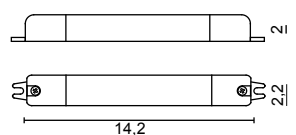

LED DRIVERS in tensione costante
LED DRIVERS constant voltage

0155

IN: 100 - 240V
OUT: 24V - 13W

1-2 Modus

SELV 3,2 cm